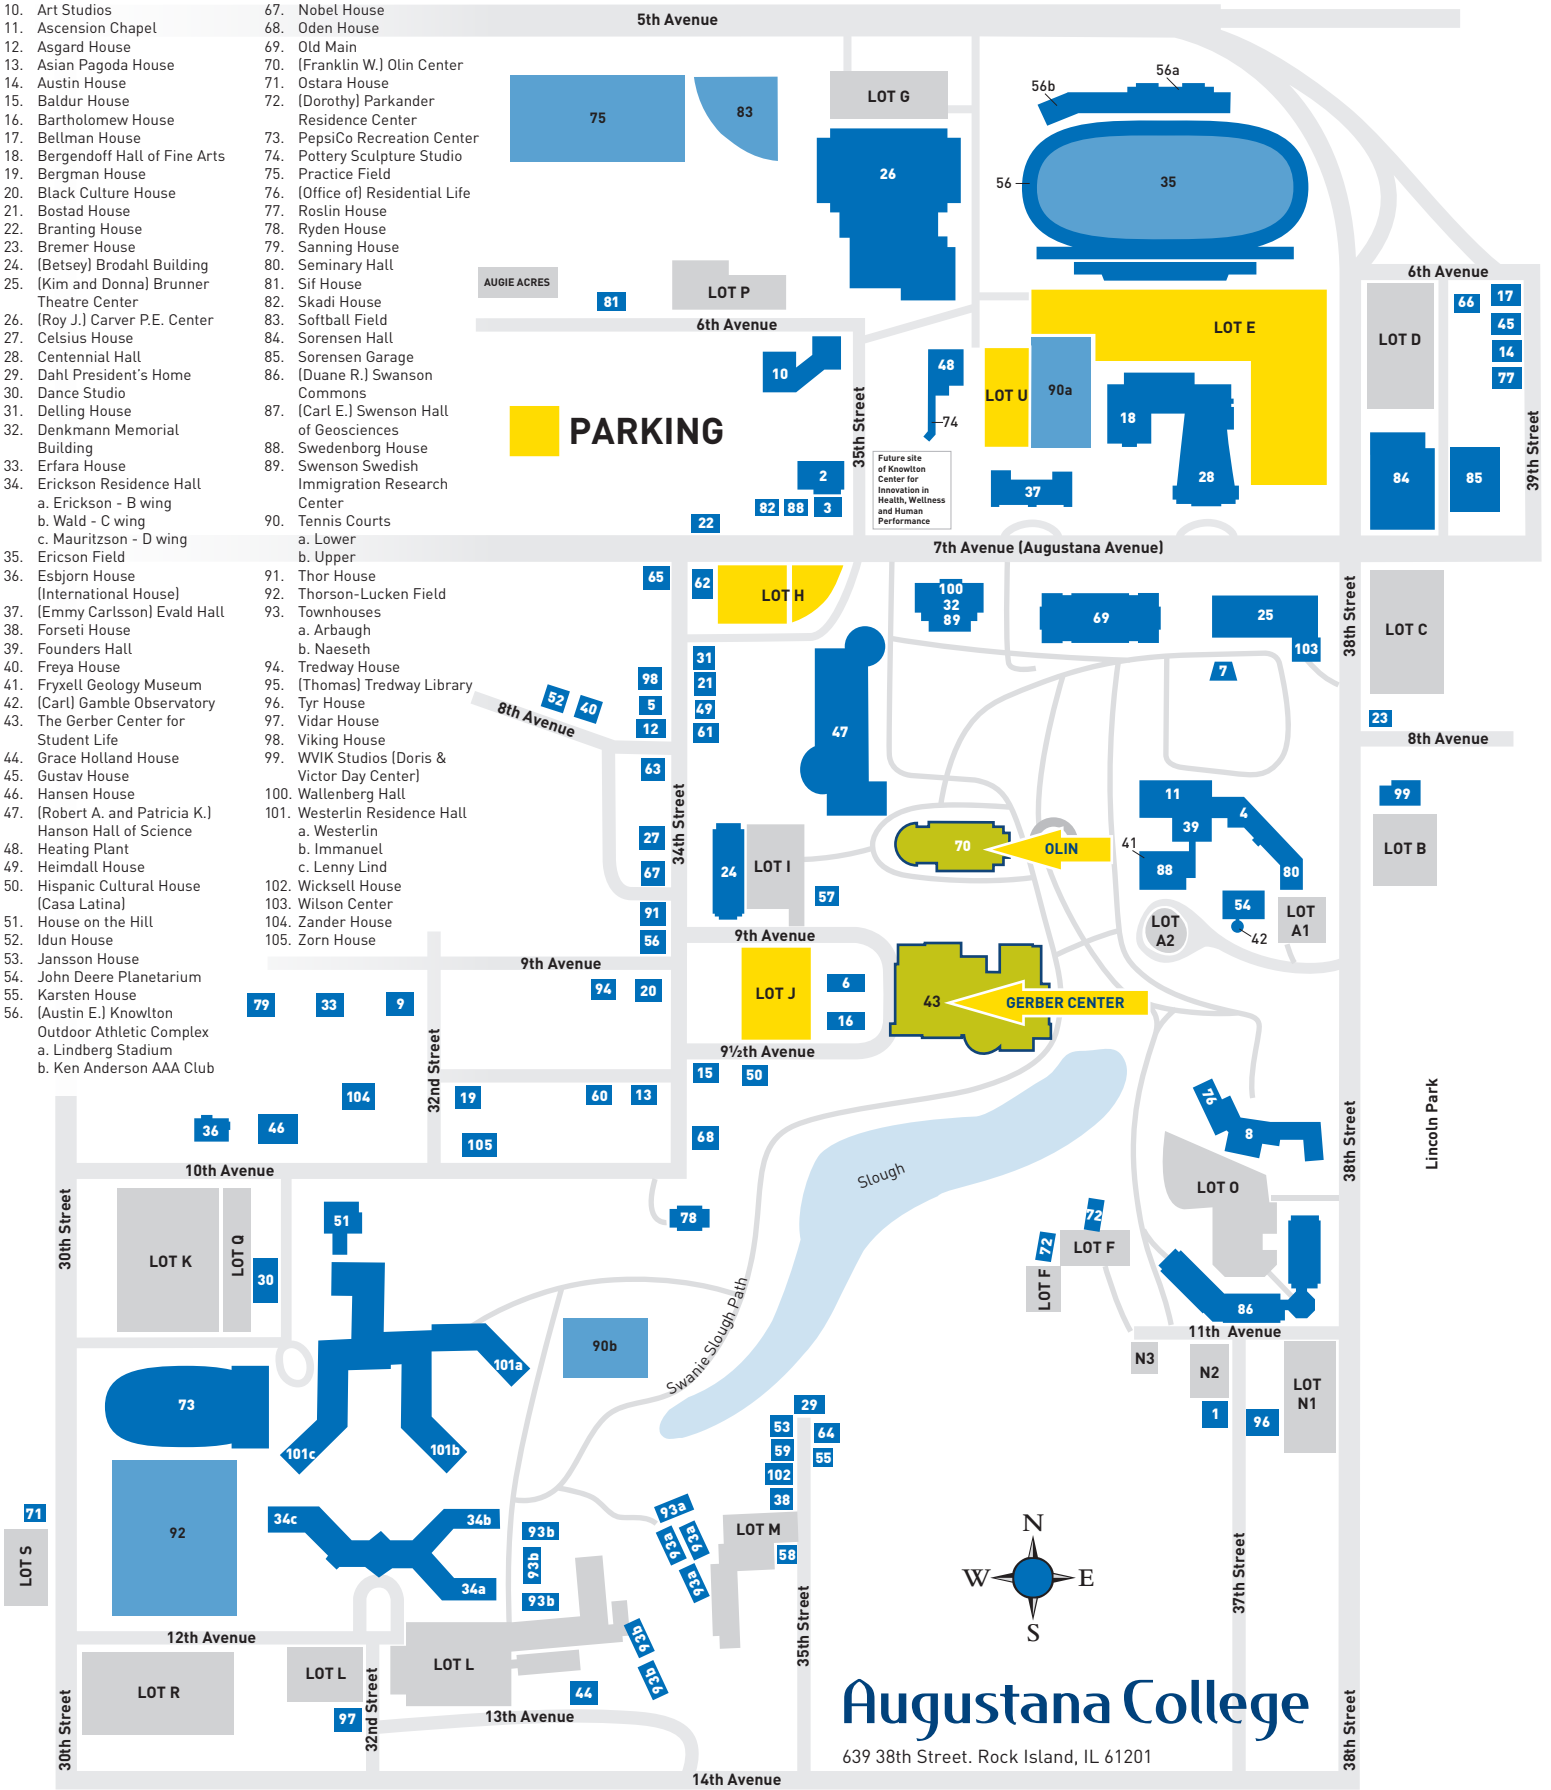

- The primary lot for parking on campus is Lot E next to Centennial Hall on the corner of 38th Street and 7th Avenue.
- There are also a limited number of spots available in Lots J, H, and U.
- A number of handicapped-accessible parking spots are available next to the Bartholomew House right across from the Gerber Center Entrance.
- All lots marked "Faculty/Staff" are open to the public without a permit on the weekends. Please avoid residential lots reserved for students.